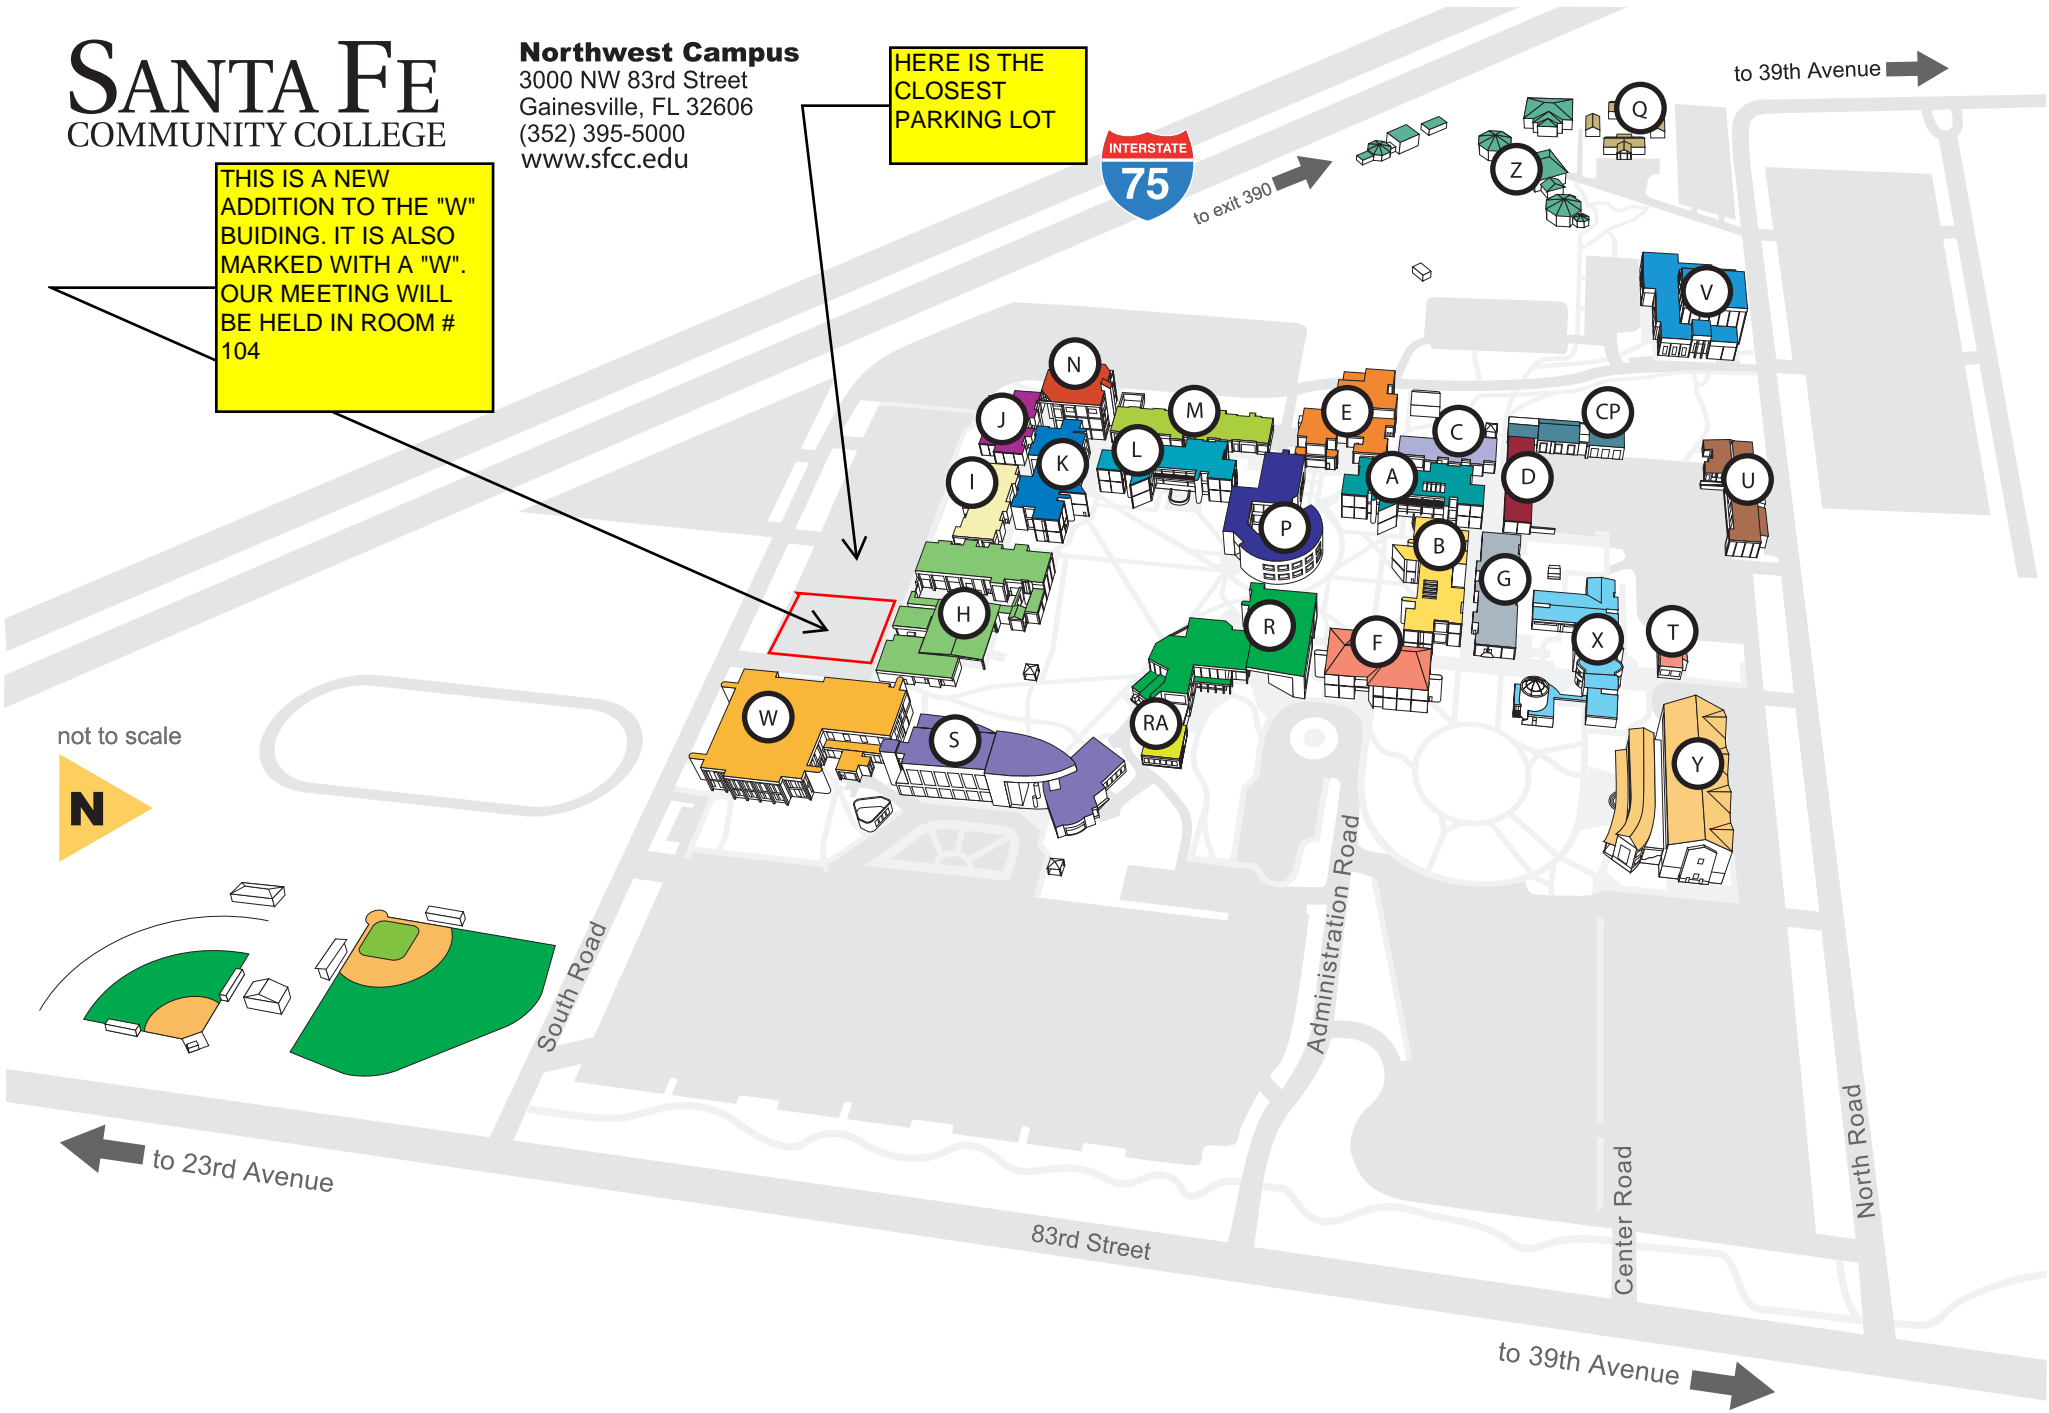

SANTA FE COMMUNITY COLLEGE

Northwest Campus
3000 NW 83rd Street
Gainesville, FL 32606
(352) 395-5000
www.sfcc.edu

HERE IS THE
CLOSEST
PARKING LOT

THIS IS A NEW
ADDITION TO THE "W"
BUILDING. IT IS ALSO
MARKED WITH A "W".
OUR MEETING WILL
BE HELD IN ROOM #
104

not to scale

N

to 39th Avenue →

INTERSTATE
75
to exit 390 →

← to 23rd Avenue

to 39th Avenue →